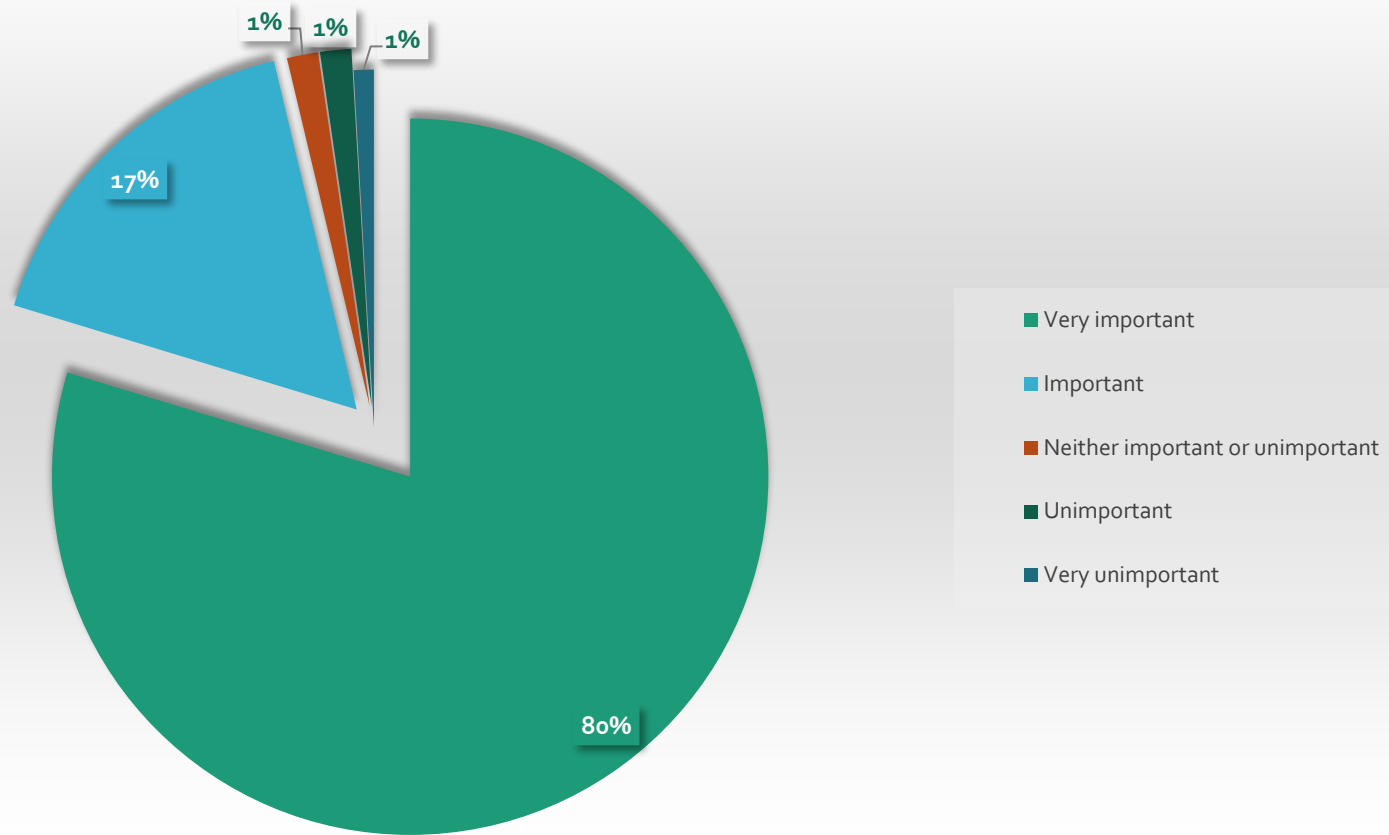

Bletchley & Fenny Stratford

Neighbourhood Plan

Town Centre Regeneration

How important is it to improve the town centre? % support for improvements